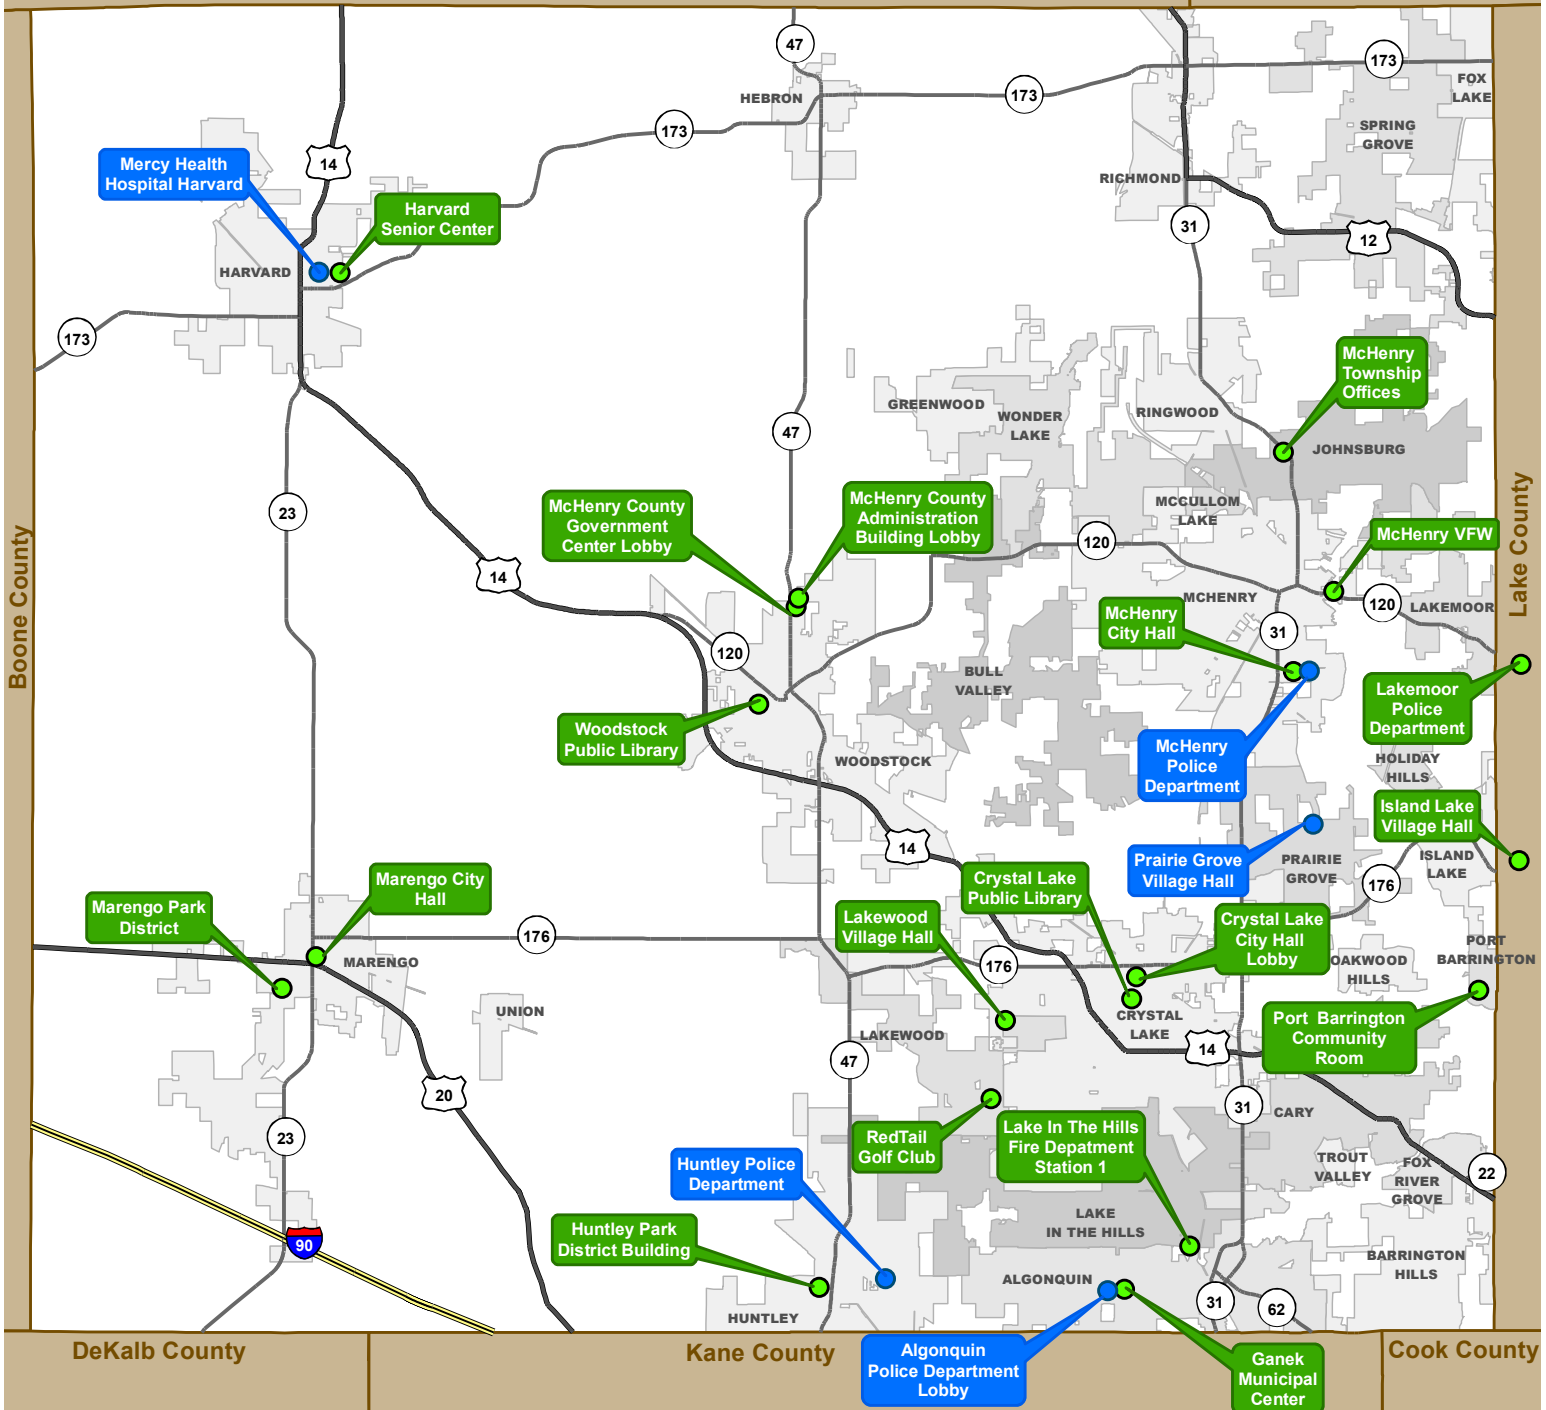

McHenry County - Cooling Centers

Walworth County, WI

Kenosha County, WI

● 24 hour Location
● Working Hours Only Location